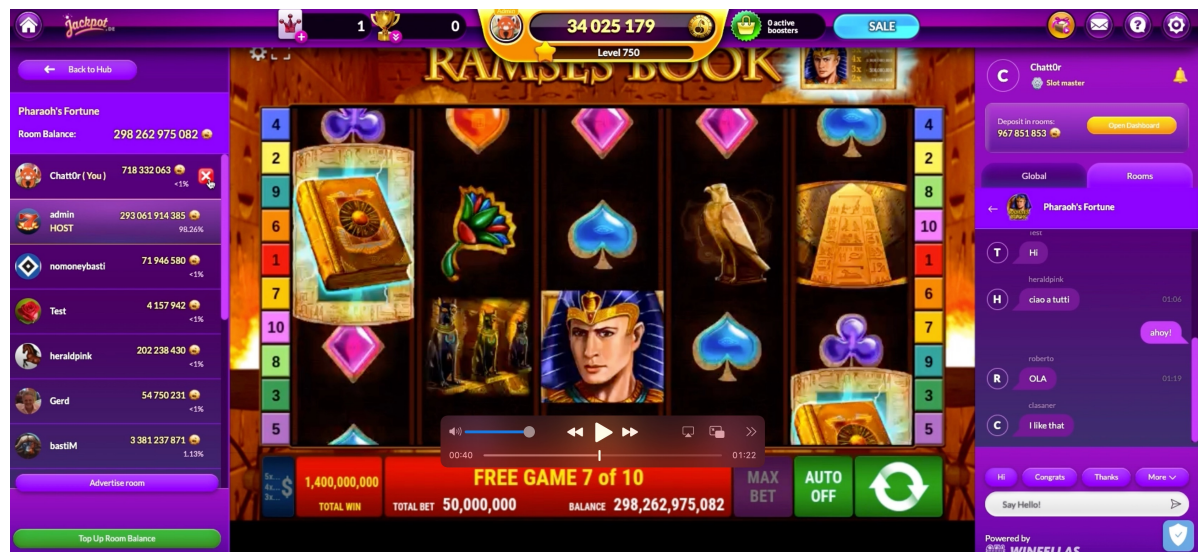

4 bets | Total odds: 13.82 X

74 XP With a win 4,249 COINS With a win

BETS SUBMITTED WITH 1,100 COINS

Integrate Casino Games

When no exciting betting game runs:

Combine Sportsbook and Casino

Target: Increase players LTV

- Players can run rooms
- Playing together
- Playing same Slots
- Community Building
- Chat
- Battles
- Tournaments
- Video Moderation
- New Slots
- Leaderboards of the rooms
- Achievements, trophies and badges