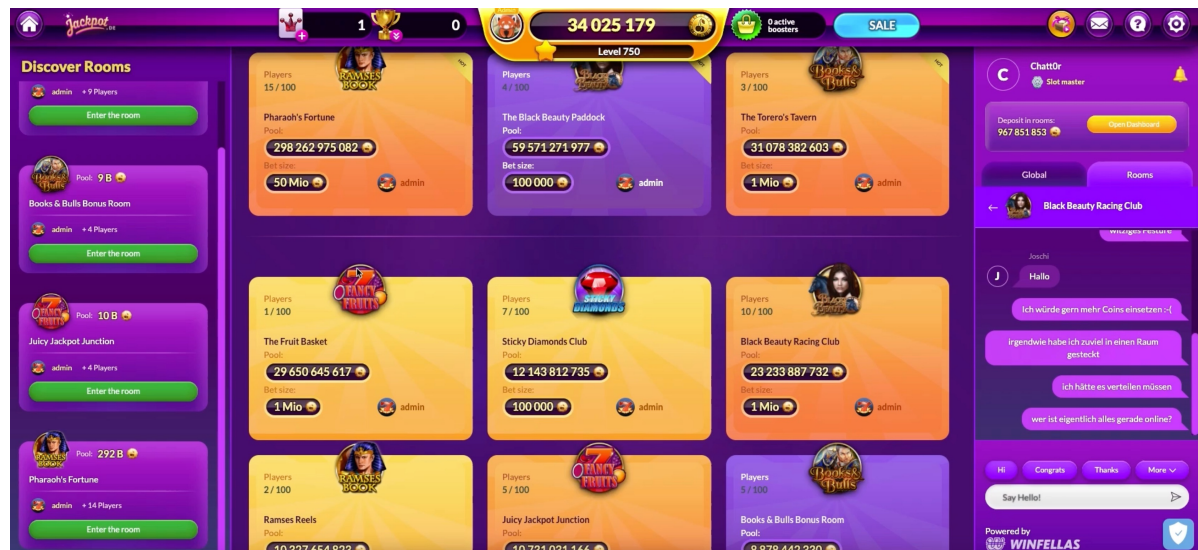

Betting Options

- Single
- Combination
- System Bet
- Sharing Bet Slips

Sports & Leagues available

- all major sports (i.e. Football, Basketball, Ice Hockey, etc)
- e-Sports

The screenshot displays the WINFELLAS.com mobile application interface. On the left is a chat room for 'Black Beauty Racing Club' with a list of members and their balances. The main area shows a table of 'ALL GAMES' with columns for Date, Match-up, and betting odds for 1, X, and 2. On the right is a 'BETSLIP' section showing a list of bets with their respective odds and a total bet amount of 1,100 coins.

4 bets | Total odds: 13.82 X

74 XP With a win 4,249 COINS With a win

BETS SUBMITTED WITH 1,100 COINS

Integrate Casino Games

When no exciting betting game runs:

Combine Sportsbook and Casino

Target: Increase players LTV

- Players can run rooms
- Playing together
- Playing same Slots
- Community Building
- Chat
- Battles
- Tournaments
- Video Moderation
- New Slots
- Leaderboards of the rooms
- Achievements, trophies and badges